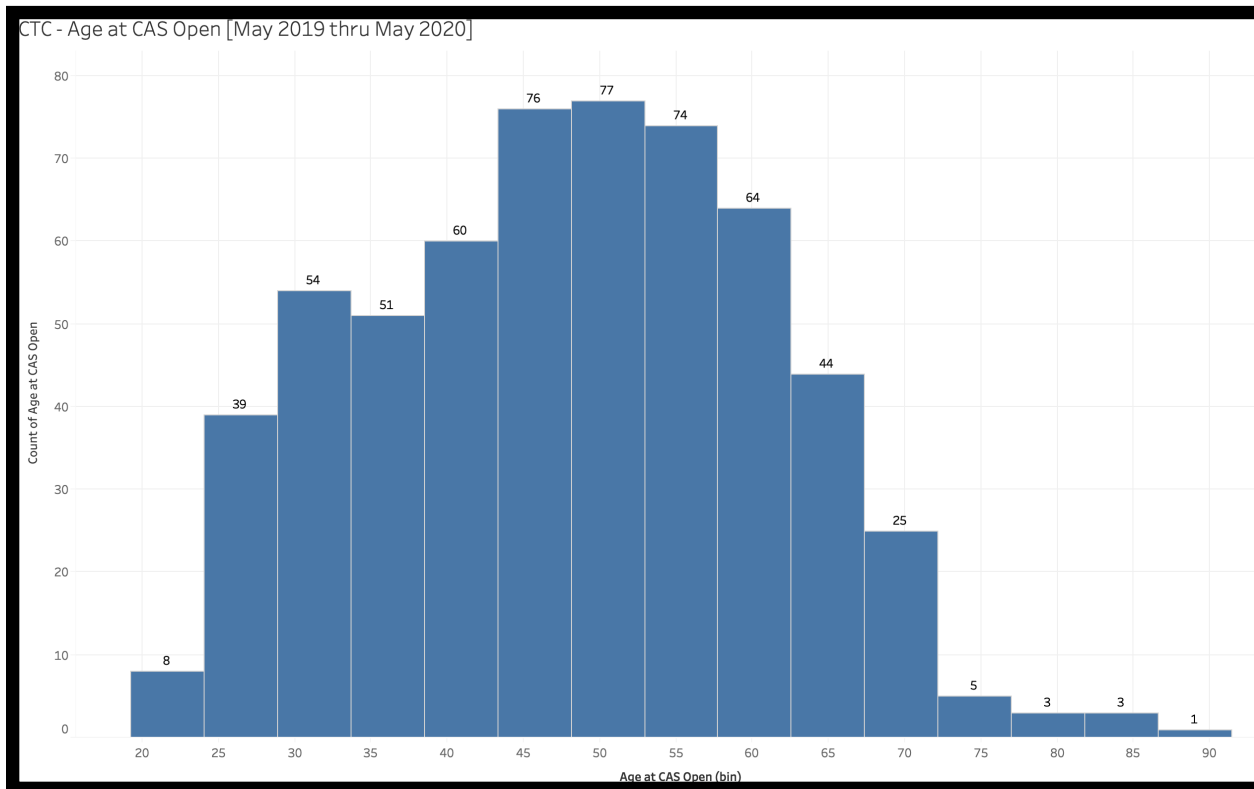

The data contains 584 records.

- Those aged 40 and above account for 422 people (average age is 54)
- Those aged under 40 account for 162 people (average age is 32)
- Those aged 46 and above account for 343 people (average age is 57) - 59% of population
- Those aged under 46 account for 241 people (average age is 35) - 45% of population

CONCLUSION:

Using a z-score calculator for the two population proportions test for those aged 46 and above referred to the CTC against the overall teacher population shows a value of z of 6.3427, which is statistically significant.

Statistics and Chart:

Age at CAS Open	count	mean(Age at CA...
$40 \leq \text{Age at CAS Open} \leq 87$	422	54
$22 \leq \text{Age at CAS Open} < 40$	162	32

Age at CAS Open	count	mean(Age at CA...
$46 \leq \text{Age at CAS Open} \leq 87$	343	57
$22 \leq \text{Age at CAS Open} < 46$	241	35