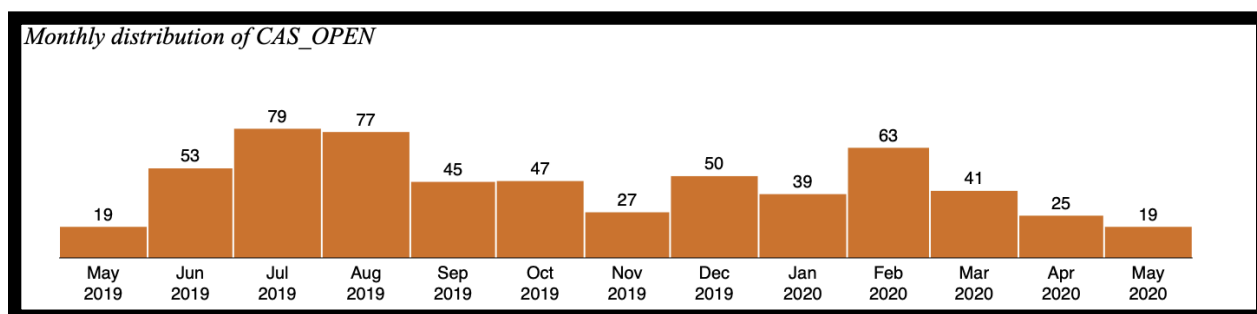

California Commission on Teacher Credentialing

Summary:

Data based on public records request for teachers referred to the CTC during May 2019 through May 2020

The data contains 584 records.

- Those aged 40 and above account for 422 people (average age is 54)
- Those aged under 40 account for 162 people (average age is 32)
- Those aged 46 and above account for 343 people (average age is 57) - 59% of population
- Those aged under 46 account for 241 people (average age is 35) - 45% of population

The average age is 48.

Data for the 2017-18 school year based on <https://www.cde.ca.gov/ds/sd/dr/cefteacherage.asp>

- Teachers across California aged 46 and over account for 46% of the overall population
- Teachers across California aged under 46 account for 54% of the overall population

CONCLUSION:

Using a z-score calculator for the two population proportions test for those aged 46 and above referred to the CTC against the overall teacher population shows a value of z of 6.3427, which is statistically significant.

Statistics and Chart:

Age at CAS Open	count	mean(Age at CA...
$40 \leq \text{Age at CAS Open} \leq 87$	422	54
$22 \leq \text{Age at CAS Open} < 40$	162	32

Age at CAS Open	count	mean(Age at CA...
$46 \leq \text{Age at CAS Open} \leq 87$	343	57
$22 \leq \text{Age at CAS Open} < 46$	241	35